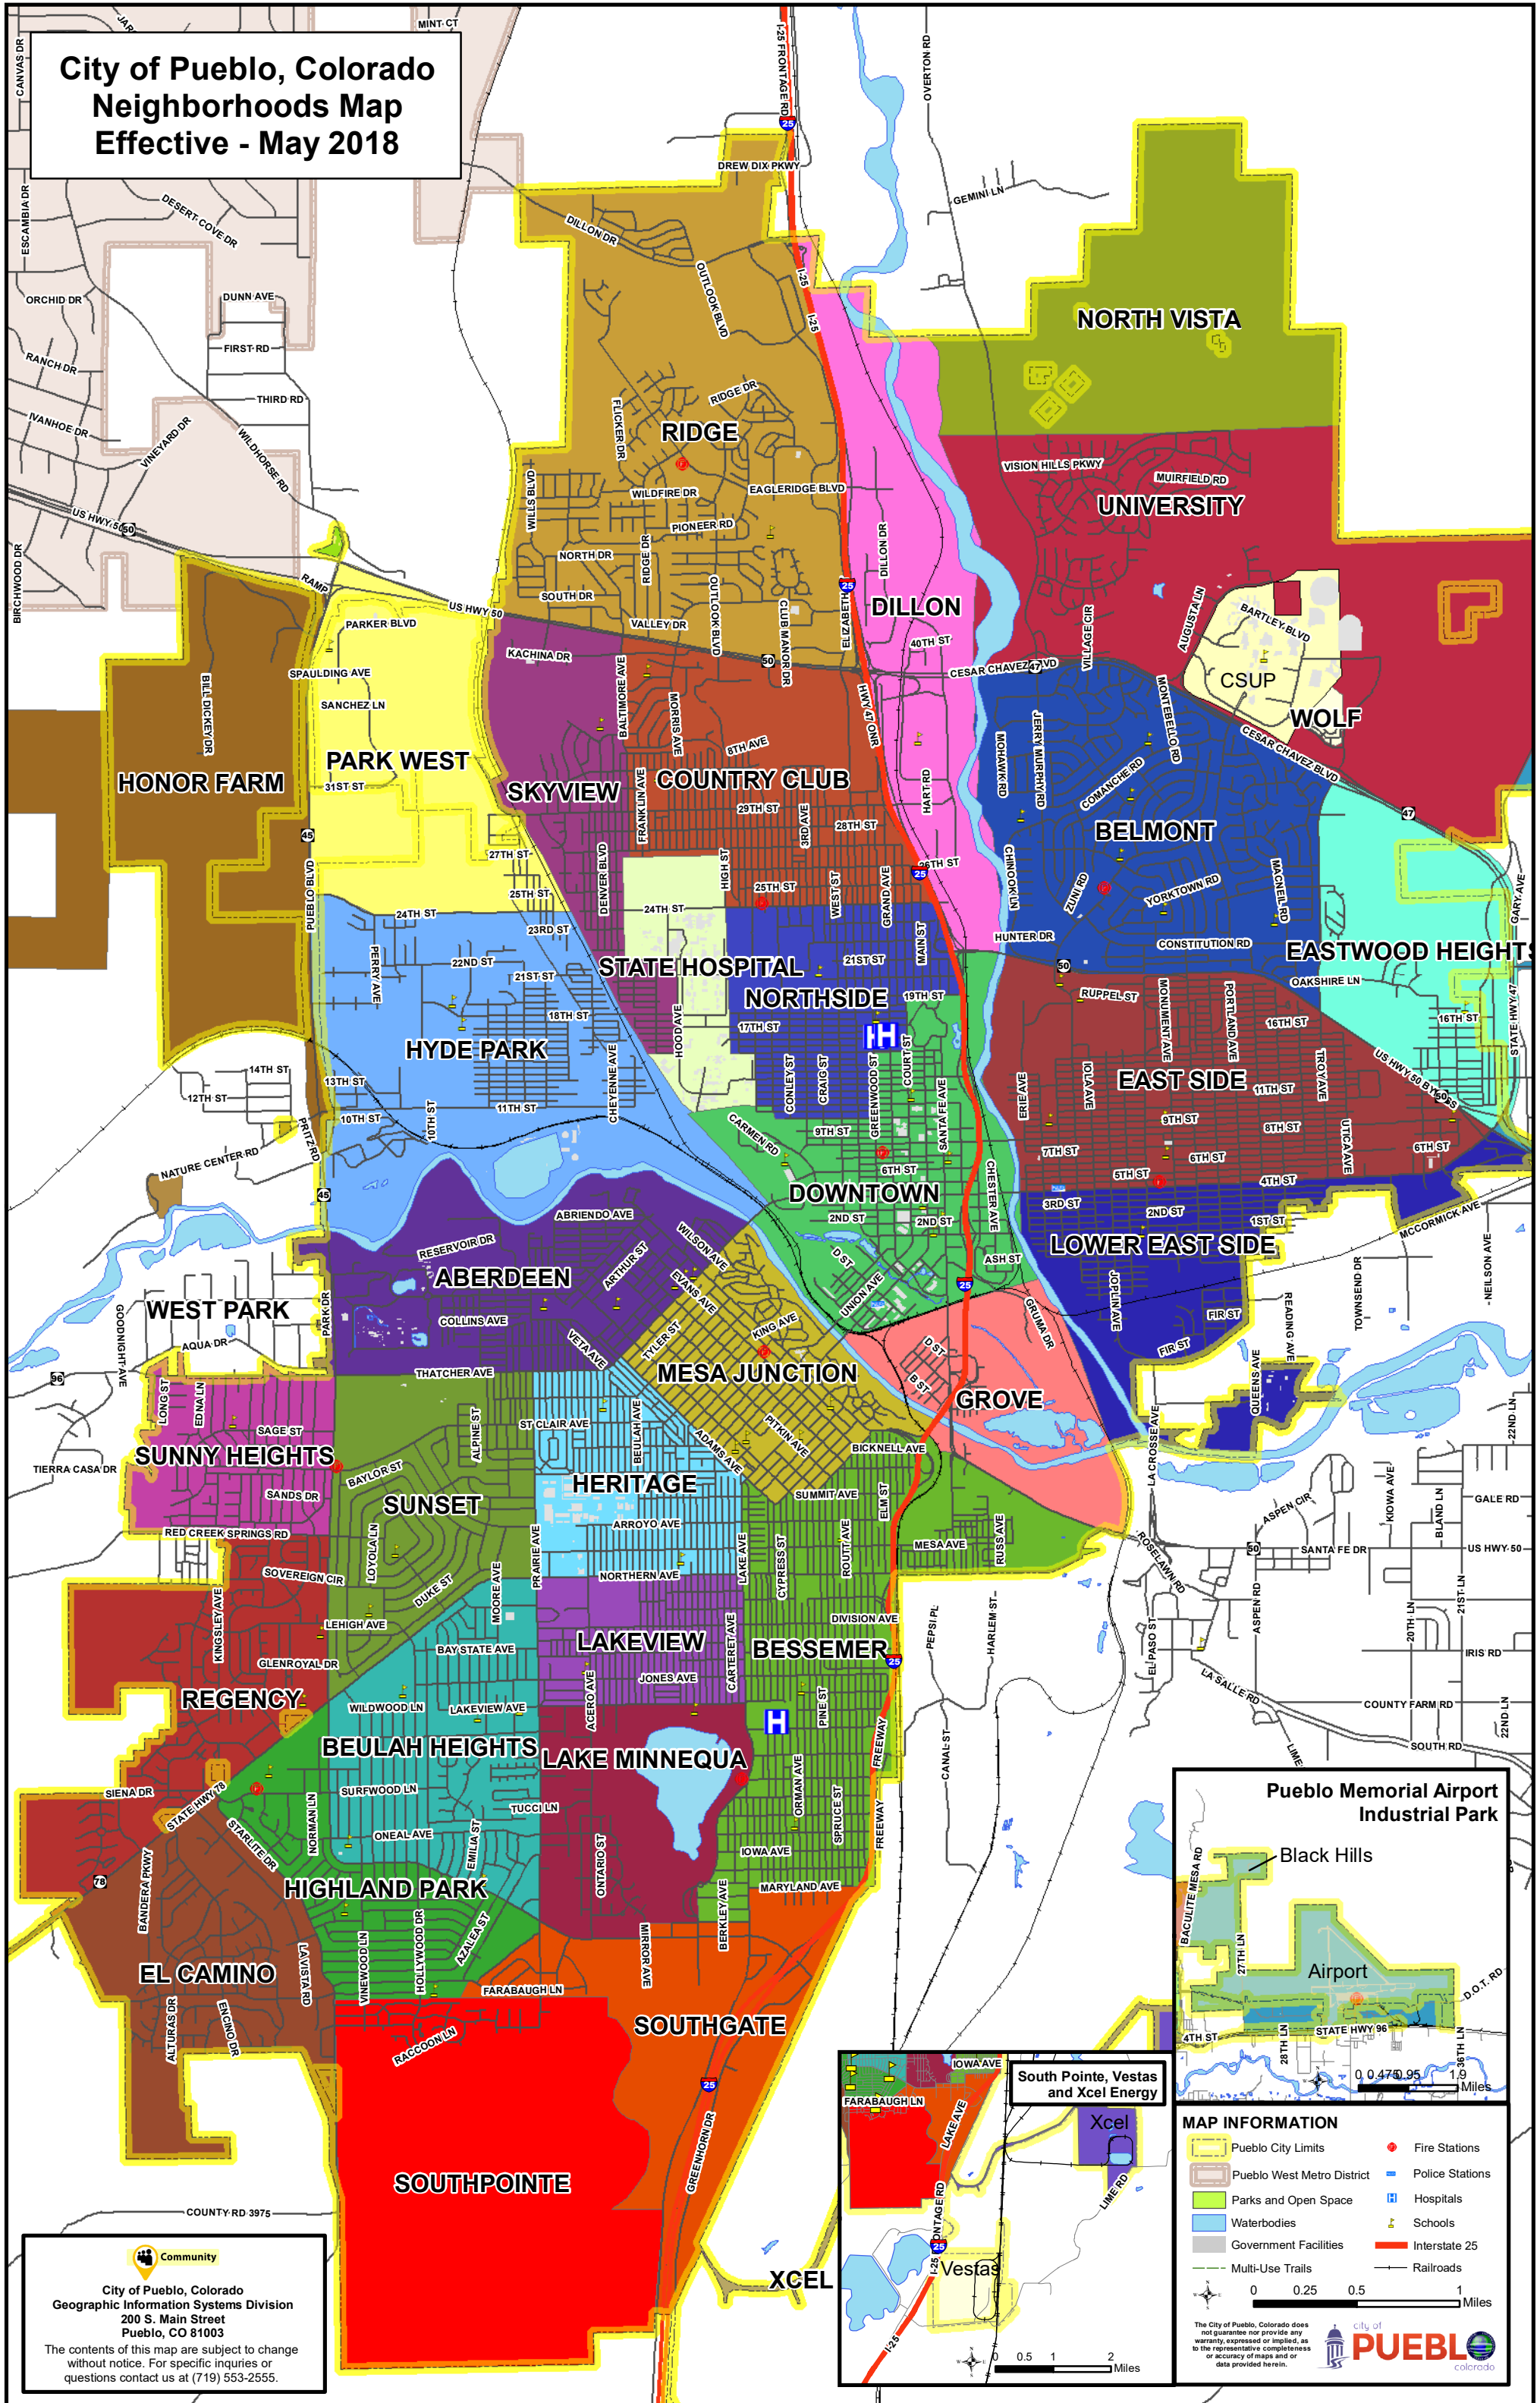

# City of Pueblo, Colorado Neighborhoods Map Effective - May 2018

**Community**

City of Pueblo, Colorado  
Geographic Information Systems Division  
200 S. Main Street  
Pueblo, CO 81003

The contents of this map are subject to change without notice. For specific inquiries or questions contact us at (719) 553-2555.

**MAP INFORMATION**

Pueblo City Limits	Fire Stations
Pueblo West Metro District	Police Stations
Parks and Open Space	Hospitals
Waterbodies	Schools
Government Facilities	Interstate 25
Multi-Use Trails	Railroads

Scale: 0 0.25 0.5 1 Miles

The City of Pueblo, Colorado does not guarantee nor provide any warranty, expressed or implied, as to the representative completeness or accuracy of maps and/or data provided herein.

city of **PUEBLO** colorado