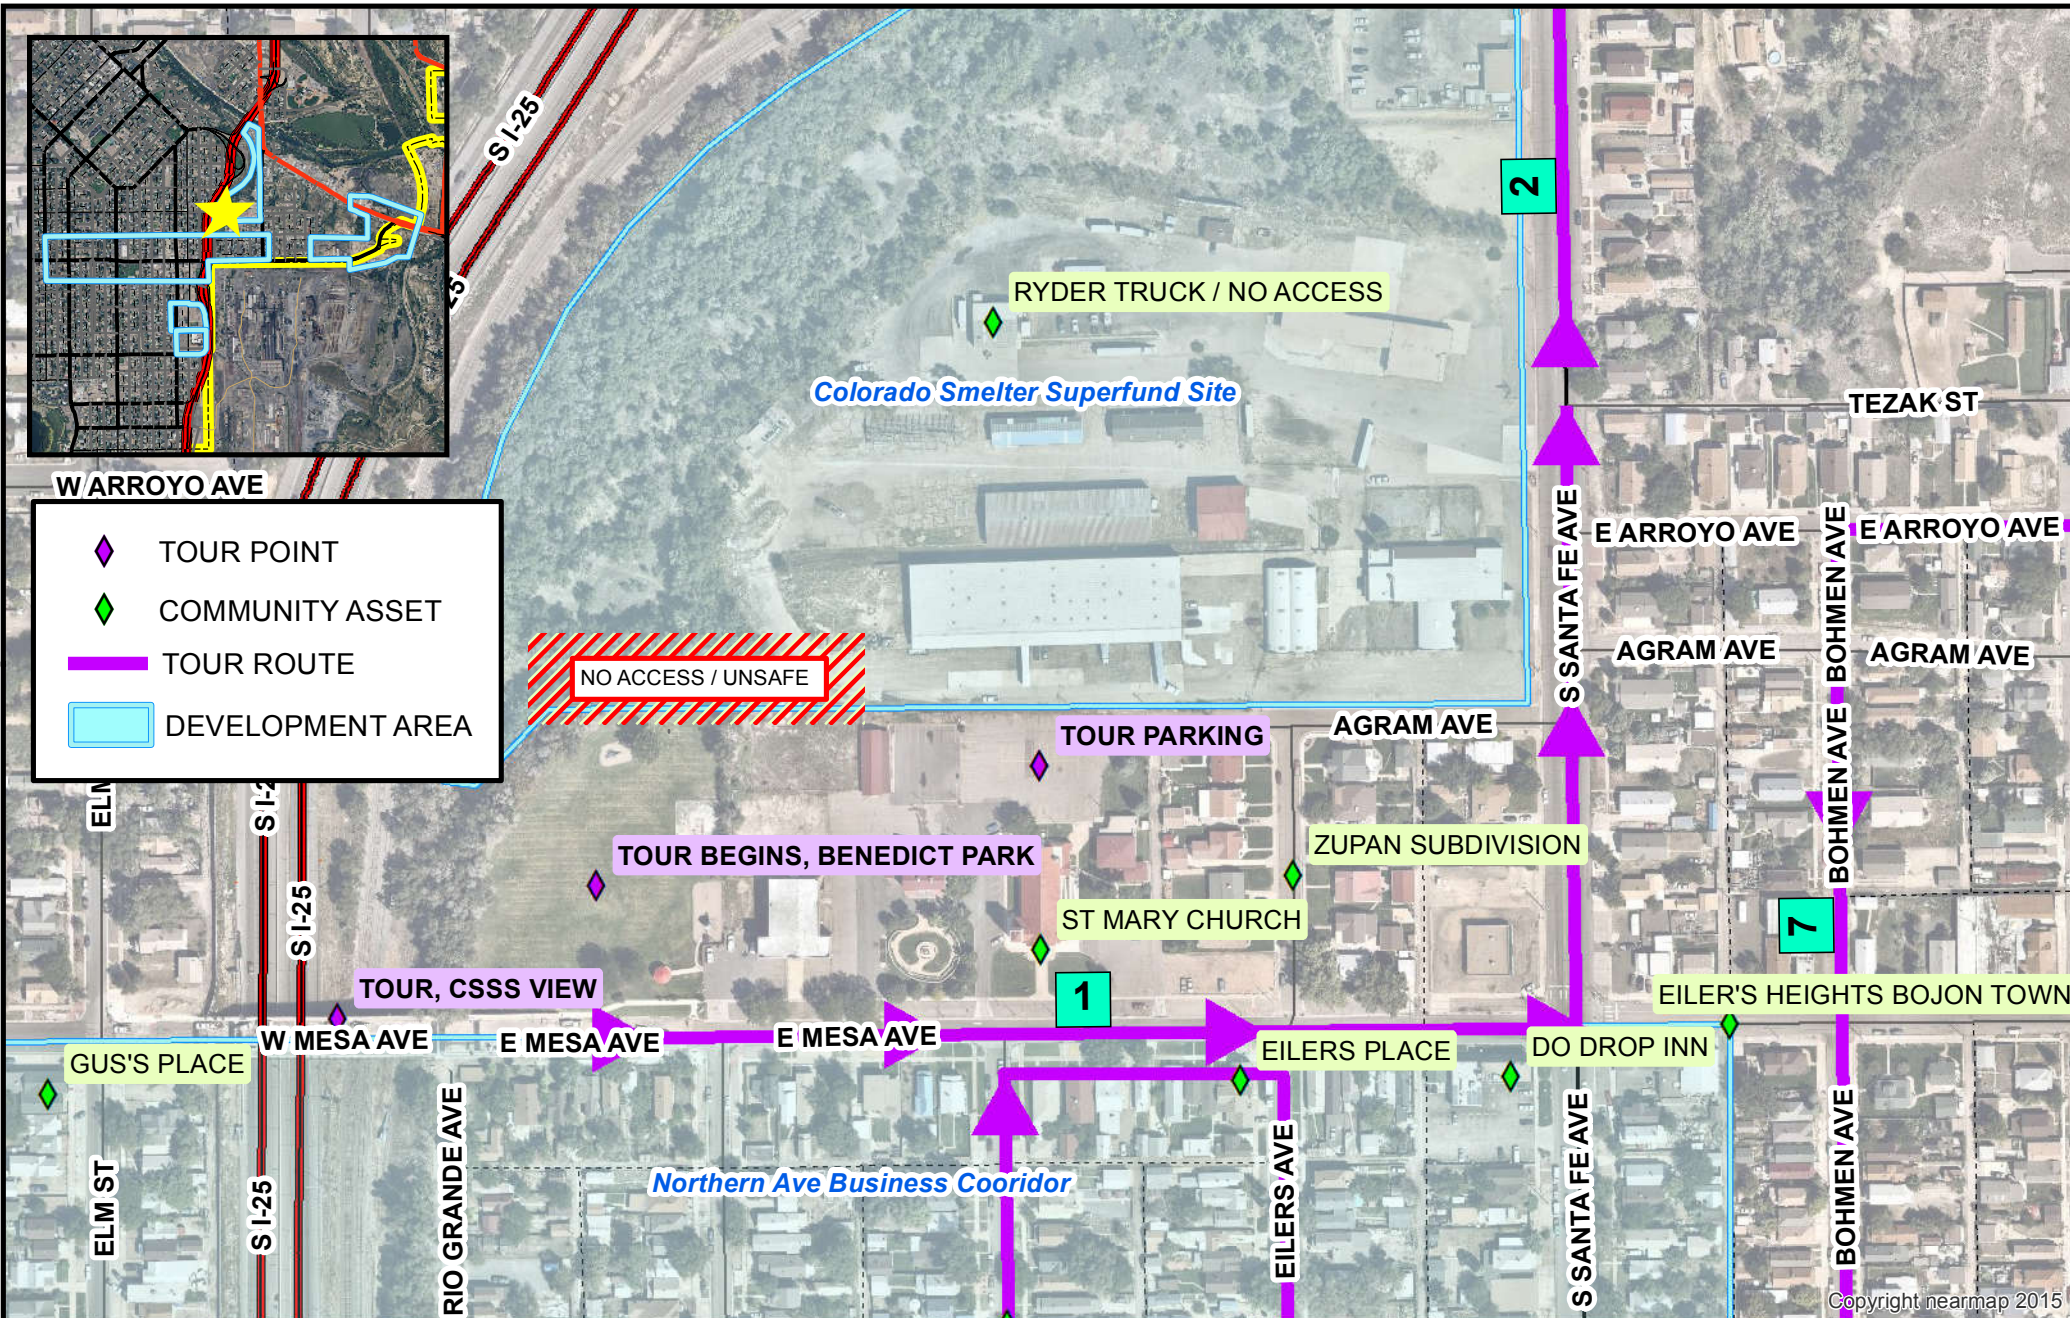

BUILDING BLOCKS MEETING & WORKSHOP

GPS: 1049 S SANTA FE 81006

TOUR ROUTE 1 - BENEDICT PARK, WALK TO MESA AVE TO VIEW SUPERFUND SITE (PHOTOS AVAILABLE AT MEETING)

Copyright nearmap 2015