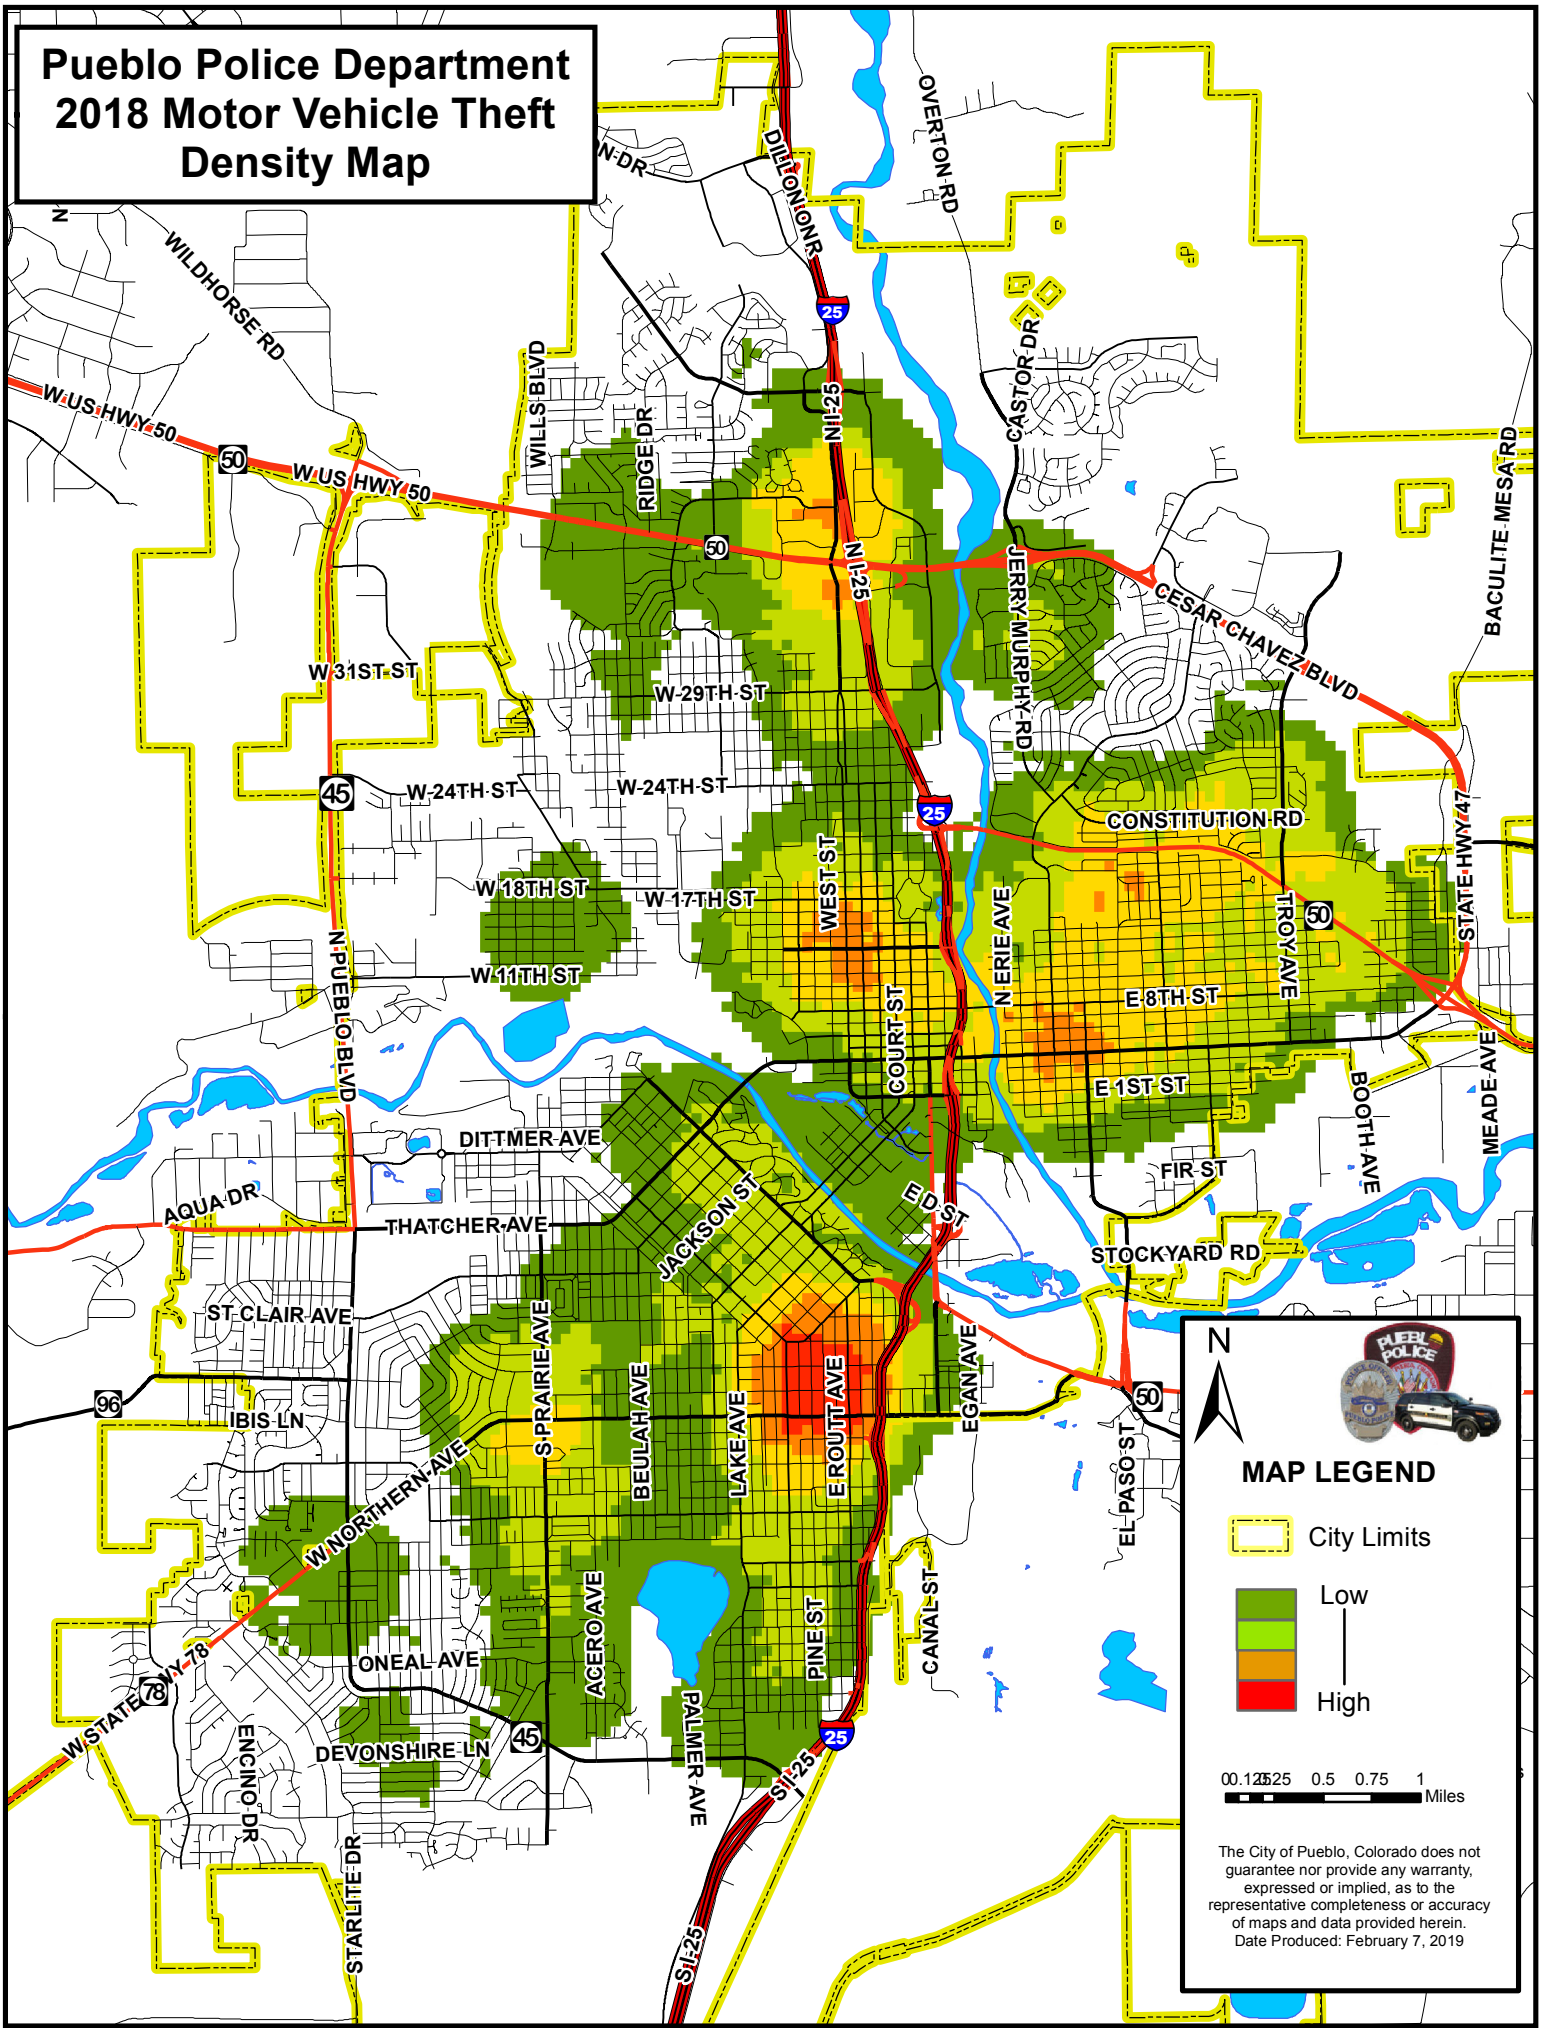

Pueblo Police Department 2018 Motor Vehicle Theft Density Map

MAP LEGEND

-  City Limits
-  Low
High

00.125 0.25 0.5 0.75 1 Miles

The City of Pueblo, Colorado does not guarantee nor provide any warranty, expressed or implied, as to the representative completeness or accuracy of maps and data provided herein.
Date Produced: February 7, 2019